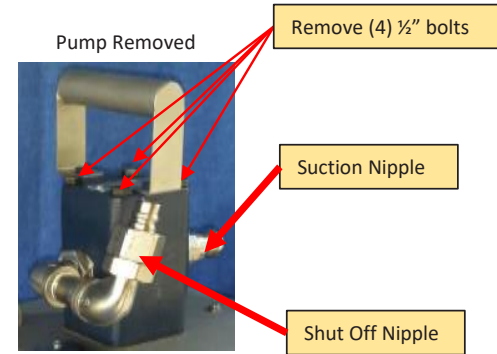

▶ Trouble Shooting the Armadillo[®] Filter Machine Motor

Reset Switch on bottom of the motor

**Call if you need assistance
(888) 459-2112**