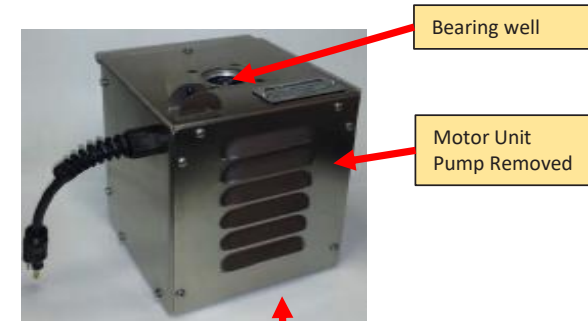

▶ Trouble Shooting the Armadillo[®] Filter Machine Motor

Reset Switch on bottom of the motor

**Call if you need assistance
(888) 459-2112**