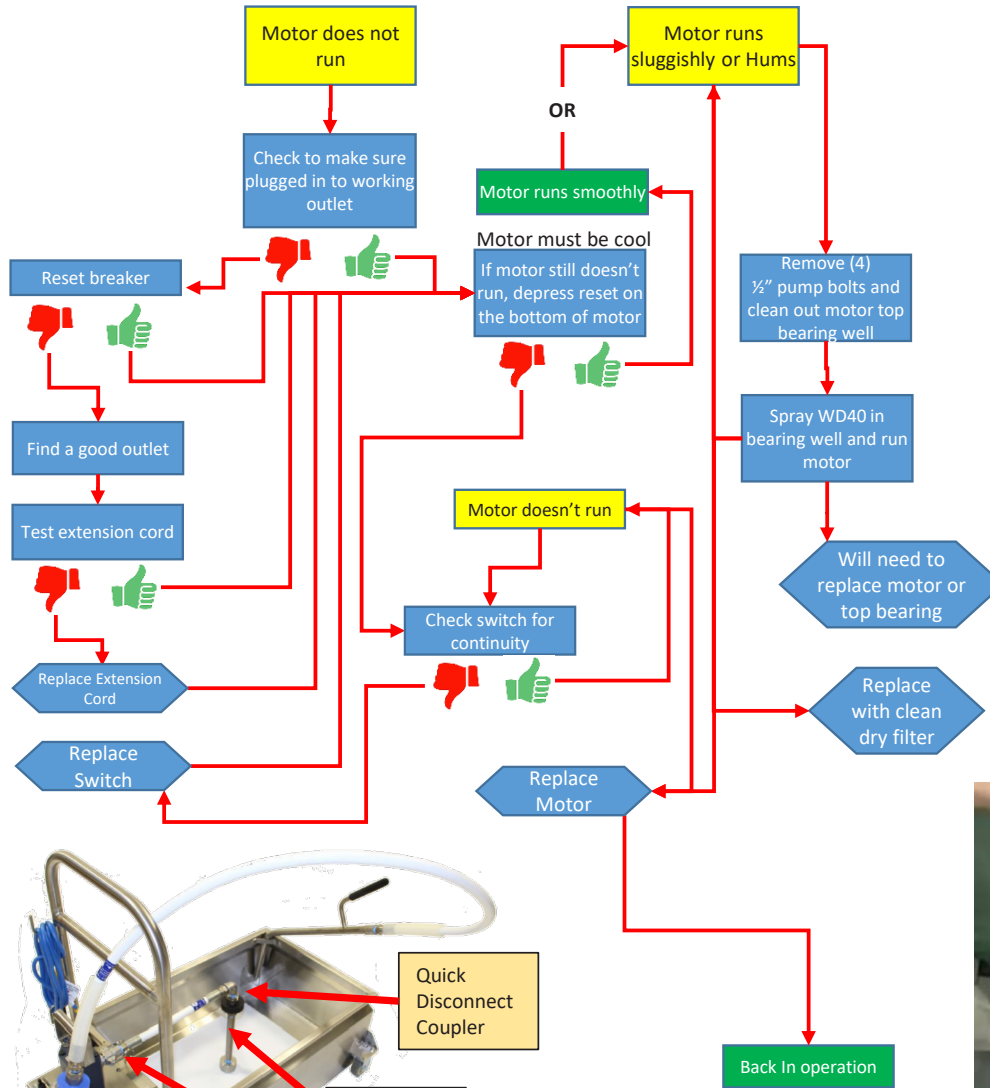

▶ Trouble Shooting the Armadillo[®] Filter Machine Motor

Reset Switch on bottom of the motor

**Call if you need assistance
(888) 459-2112**