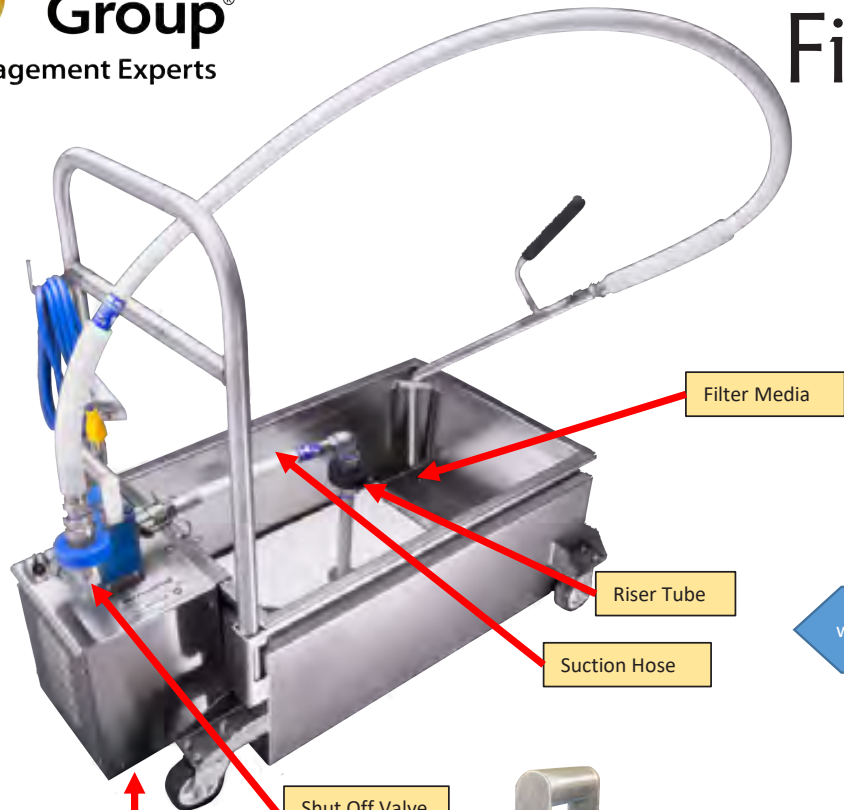

▶ Trouble Shooting the Armadillo[®] Filter Machine Flow Rate

Shut Off Valve Connector

Reset Switch on bottom of the motor

Shut Off Nipple
Suction Nipple

Reset Switch on bottom of the motor

Call if you need assistance
(888) 459-2112

▶ Trouble Shooting the Armadillo[®] Filter Machine Motor