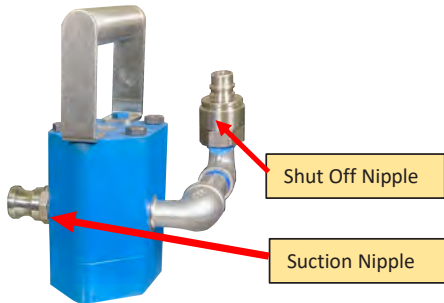

▶ Trouble Shooting the Armadillo[®] Filter Machine Flow Rate

Shut Off Valve Connector

Reset Switch on bottom of the motor

Shut Off Nipple
Suction Nipple

Reset Switch on bottom of the motor

Call if you need assistance
(888) 459-2112