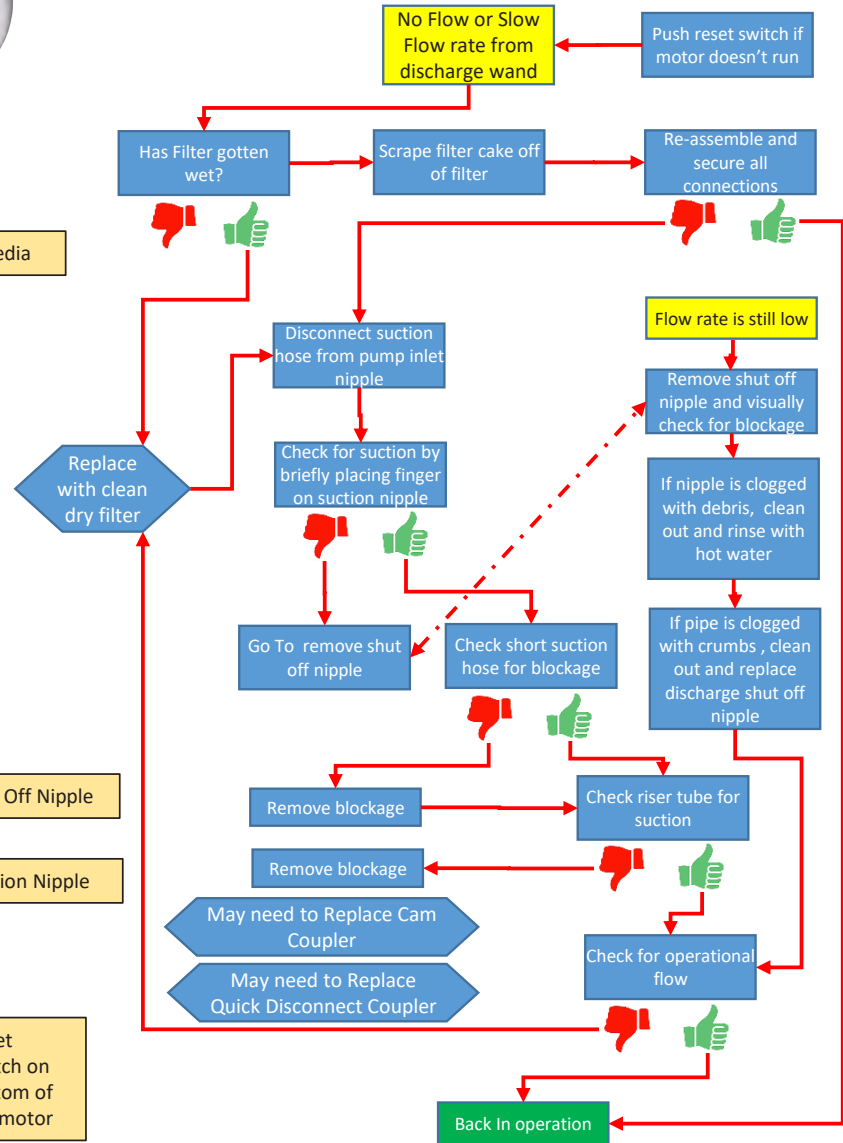

▶ Trouble Shooting the Armadillo[®] Filter Machine Flow Rate

Shut Off Valve Connector

Reset Switch on bottom of the motor

Shut Off Nipple
Suction Nipple

Reset Switch on bottom of the motor

Call if you need assistance
(888) 459-2112

▶ Trouble Shooting the Armadillo[®] Filter Machine Motor