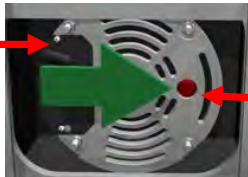

▶ Trouble Shooting the Armadillo[®] Filter Machine Flow Rate

Shut Off Valve Connector

Reset Switch on bottom of the motor

Shut Off Nipple
Suction Nipple

Reset Switch on bottom of the motor

Call if you need assistance
(888) 459-2112