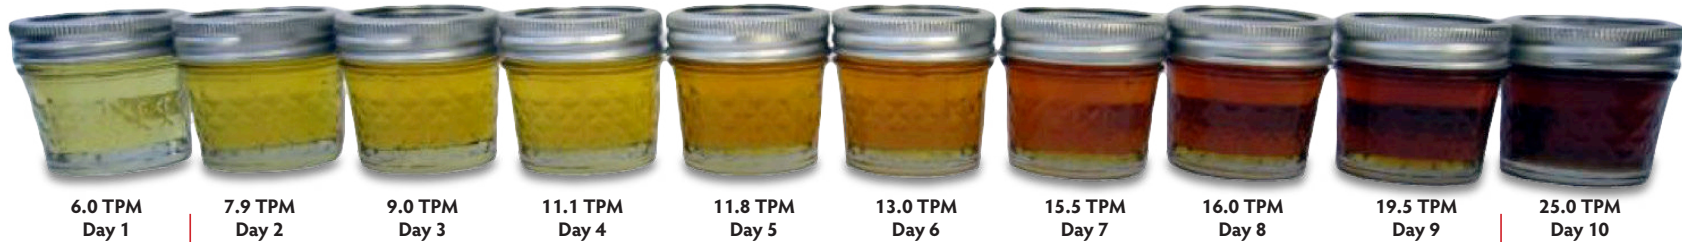

▶ Masterfil[®] Filter

Oil Life Study Results

High-Volume National QSR

Before ▶
Filter 2x daily using
paper filter

Sweet spot- 1 Day

After ▶ **Developed Oil Management Plan**

Boiled Out and Cleaned Fryers
Installed one Masterfil[®] Filter and used for 7 days
Filtered 2x daily with Masterfil[®]

Sweet spot- 8 Days

Filters Available to Fit any Fryer or Filter Machine.